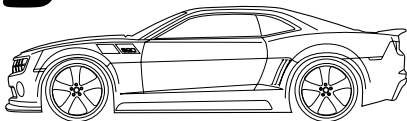

620

	WHITE LABEL	YELLOW LABEL	BLACK LABEL
SALEEN SIGNATURE SERIES POWERTRAIN			
6.2L Dual Overhead Valve V8 Engine	•	•	•
Horsepower	450	575	575
Saleen Supercharger		•	•
Low Pressure Drop Internal Intercoolers		•	•
High Volume Intercooler Water Pump		•	•
Remote External Heat Exchanger		•	•
High Performance Calibration	•	•	•
Fuel Injectors	42lb	52lb	52lb
High Flow Air Filter	•	•	•
High Performance Dual Exhaust w/ High Flow Mufflers	•	•	•
Polished Stainless Steel Exhaust Tips	•	•	•
6-speed TR-6060 Manual Transmission	•	•	•
6-speed 6L80 Automatic Transmission w/ Tap Shift	•	○	○
3.45:1 Final Gear Ratio	•	•	•
3.27:1 Final Gear Ratio (automatic transmission only)	○	○	○
3.91:1 Final Gear Ratio	○	○	○
Performance Short Throw Shifter	○	○	○
Hill Start Assist (manual transmission only)	•	•	•
SALEEN SIGNATURE SERIES AIR MANAGEMENT			
Saleen Blade Front Grille	•	•	•
Integrated Front Splitter		•	•
Saleen Track Style Rear Diffuser		•	•
Saleen High Downforce Rear Spoiler	•	•	•
Functional Red Butterfly™ Dual Side Induction Hood	•	•	•
Wind Deflector (convertible only)	○	○	○
Style Bar (convertible only)	○	○	○
SALEEN S4 SUSPENSION			
S4 Specific Rate Front and Rear Springs	•	•	•
S4 Front Struts		•	•
S4 Rear Shocks		•	•
S4 Front and Rear Sway Bars		•	•
Saleen Adjustable Coil Over Suspension	N/A	○	○
Saleen Strut Tower Brace	•	N/A	N/A
SALEEN SIGNATURE SERIES WARRANTY			
3-Years / 36,000 Mile Limited Warranty	•	•	•

	WHITE LABEL	YELLOW LABEL	BLACK LABEL
TIRES			
High Performance 275/35ZR20 (front)	•	•	•
High Performance 275/40ZR20 (rear)	•	•	•
SALEEN SIGNATURE SERIES WHEELS			
5-Spoke Alloy Wheels Painted Silver 20x8.5" (front)	•	•	•
5-Spoke Alloy Wheels Painted Silver 20x10" (rear)	•	•	•
5-Spoke Alloy Wheels Chrome	○	○	○
BRAKING SYSTEM			
14" Front / 14.4" Rear Vented Rotors w/ 4-piston Calipers	•	•	•
15" Front Slotted Rotors w/ 6-piston Calipers	N/A	○	○
SALEEN SIGNATURE SERIES INTERIOR			
Steve Saleen Personally Signed Dash		•	•
Leather & Alcantara 2-Tone Chevron Performance Seating		•	•
Leather Wrapped Shift Knob and Shift Boot (manual only)	•	•	•
Etched Aluminum Signature Series Door Sill Plates	•	•	•
Embroidered Model Designation Floor Mats	•	•	•
Embroidered Model Designation Cargo Mat	•	•	•
Serialized Dash Plaque	•	•	•
Serialized Engine Bay Plaque	•	•	•
Leather Wrapped Steering Wheel	•	•	•
6-speaker MyLink® AM/FM/MP3 7" Touchscreen Radio	•	•	•
9-speaker Boston Acoustics® Premium Speaker System	○	○	○
MyLink® In-Dash GPS Navigation System	○	○	○
SiriusXM® Satellite Radio w/ Bluetooth® Connectivity	•	•	•
OnStar® 6-mos Directions & Connections Plan	•	•	•
Power Windows, Front One-Touch Up/Down	•	•	•
Power Sunroof (coupe only)	○	○	○
Rear Folding Rear Seat (coupe only)	•	•	•
Rear Window Defroster	•	•	•
Rear View Day/Night Mirror	•	•	•
Front Reading/Map Lamps	•	•	•
Full Armrest Console with Dual Front Cupholders	•	•	•
Air Conditioning	•	•	•
Tilt/Telescope Steering Column	•	•	•
Chrome Key Fob and Remote Keyless Entry	•	•	•
Saleen Owners Document Portfolio and Warranty Guide	•	•	•